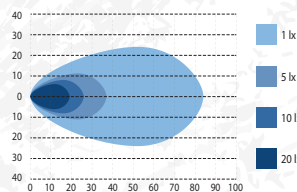

BULLPRO

NEW ARRIVAL

1430 lm, 12 W.

2650 lm, 24 W.

2750 lm, 24 W.

Input voltage	9-32 V DC	9-32 V DC	9-32 V DC
Power consumption	0.89 A @ 13,7 V	1.67 A @ 13,7 V	1.73 A @ 13,7 V
LED	6 x Osram LED	16 x Osram LED	16 x Osram LED
Lumens (theor. / tested)	1600 lm / 1430 lm	3000 lm / 2650 lm	3100 lm / 2750 lm
Color temperature	5000 K	5000 K	5000 K
IP rating	IP69K	IP68	IP68
Cable / connection	Integrated DT-plug downward	Integrated DT-plug downward	Integrated DT-plug downward
Size (W x H x D)	153 x 38 x 49 mm	70 x 68 x 41 mm	70 x 70 x 41 mm
Approvals	R23, R10	R23, R10	R23, R10

1603-300235

1603-300230

1603-300231

6020 lm, 54 W.

6050 lm, 54 W.

9240 lm, 96 W.

Input voltage	9-32 V DC	9-32 V DC	9-32 V DC
Power consumption	3.60 A @ 13,7 V	3.89 A @ 13,7 V	6.03 A @ 13,7 V
LED	36 x Osram LED	36 x Osram LED	64 x Osram LED
Lumens (theor. / tested)	6600 lm / 6020 lm	6700 lm / 6050 lm	10100 lm / 9240 lm
Color temperature	5000 K	5000 K	5000 K
IP rating	IP68	IP68	IP68
Cable / connection	Integrated DT-plug downward	Integrated DT-plug downward	Integrated DT-plug downward
Size (W x H x D)	109 x 101 x 45 mm	101 x 101 x 45 mm	112 x 112 x 54 mm
Approvals	R10	R10	R10