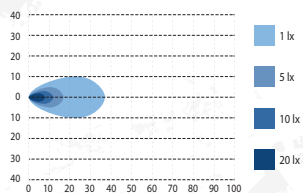

BULLPRO

NEW ARRIVAL

1430 lm, 12 W.

2650 lm, 24 W.

2750 lm, 24 W.

Input voltage	9-32 V DC	9-32 V DC	9-32 V DC
Power consumption	0.89 A @ 13,7 V	1.67 A @ 13,7 V	1.73 A @ 13,7 V
LED	6 x Osram LED	16 x Osram LED	16 x Osram LED
Lumens (theor. / tested)	1600 lm / 1430 lm	3000 lm / 2650 lm	3100 lm / 2750 lm
Color temperature	5000 K	5000 K	5000 K
IP rating	IP69K	IP68	IP68
Cable / connection	Integrated DT-plug downward	Integrated DT-plug downward	Integrated DT-plug downward
Size (W x H x D)	153 x 38 x 49 mm	70 x 68 x 41 mm	70 x 70 x 41 mm
Approvals	R23, R10	R23, R10	R23, R10

1603-300235

1603-300230

1603-300231

6020 lm, 54 W.

6050 lm, 54 W.

9240 lm, 96 W.

Input voltage	9-32 V DC	9-32 V DC	9-32 V DC
Power consumption	3.60 A @ 13,7 V	3.89 A @ 13,7 V	6.03 A @ 13,7 V
LED	36 x Osram LED	36 x Osram LED	64 x Osram LED
Lumens (theor. / tested)	6600 lm / 6020 lm	6700 lm / 6050 lm	10100 lm / 9240 lm
Color temperature	5000 K	5000 K	5000 K
IP rating	IP68	IP68	IP68
Cable / connection	Integrated DT-plug downward	Integrated DT-plug downward	Integrated DT-plug downward
Size (W x H x D)	109 x 101 x 45 mm	101 x 101 x 45 mm	112 x 112 x 54 mm
Approvals	R10	R10	R10