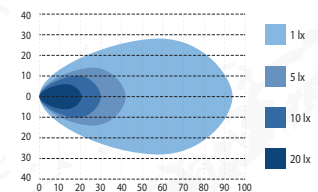

BULLPRO

NEW ARRIVAL

1430 lm, 12 W.

2650 lm, 24 W.

2750 lm, 24 W.

Input voltage	9-32 V DC	9-32 V DC	9-32 V DC
Power consumption	0.89 A @ 13,7 V	1.67 A @ 13,7 V	1.73 A @ 13,7 V
LED	6 x Osram LED	16 x Osram LED	16 x Osram LED
Lumens (theor. / tested)	1600 lm / 1430 lm	3000 lm / 2650 lm	3100 lm / 2750 lm
Color temperature	5000 K	5000 K	5000 K
IP rating	IP69K	IP68	IP68
Cable / connection	Integrated DT-plug downward	Integrated DT-plug downward	Integrated DT-plug downward
Size (W x H x D)	153 x 38 x 49 mm	70 x 68 x 41 mm	70 x 70 x 41 mm
Approvals	R23, R10	R23, R10	R23, R10

1603-300235

1603-300230

1603-300231

6020 lm, 54 W.

6050 lm, 54 W.

9240 lm, 96 W.

Input voltage	9-32 V DC	9-32 V DC	9-32 V DC
Power consumption	3.60 A @ 13,7 V	3.89 A @ 13,7 V	6.03 A @ 13,7 V
LED	36 x Osram LED	36 x Osram LED	64 x Osram LED
Lumens (theor. / tested)	6600 lm / 6020 lm	6700 lm / 6050 lm	10100 lm / 9240 lm
Color temperature	5000 K	5000 K	5000 K
IP rating	IP68	IP68	IP68
Cable / connection	Integrated DT-plug downward	Integrated DT-plug downward	Integrated DT-plug downward
Size (W x H x D)	109 x 101 x 45 mm	101 x 101 x 45 mm	112 x 112 x 54 mm
Approvals	R10	R10	R10