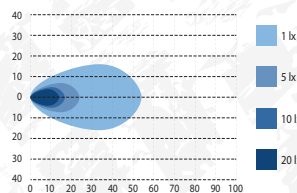

BULLPRO

NEW ARRIVAL

1430 lm, 12 W.

2650 lm, 24 W.

2750 lm, 24 W.

Input voltage	9-32 V DC	9-32 V DC	9-32 V DC
Power consumption	0.89 A @ 13,7 V	1.67 A @ 13,7 V	1.73 A @ 13,7 V
LED	6 x Osram LED	16 x Osram LED	16 x Osram LED
Lumens (theor. / tested)	1600 lm / 1430 lm	3000 lm / 2650 lm	3100 lm / 2750 lm
Color temperature	5000 K	5000 K	5000 K
IP rating	IP69K	IP68	IP68
Cable / connection	Integrated DT-plug downward	Integrated DT-plug downward	Integrated DT-plug downward
Size (W x H x D)	153 x 38 x 49 mm	70 x 68 x 41 mm	70 x 70 x 41 mm
Approvals	R23, R10	R23, R10	R23, R10

1603-300235

1603-300230

1603-300231

6020 lm, 54 W.

6050 lm, 54 W.

9240 lm, 96 W.

Input voltage	9-32 V DC	9-32 V DC	9-32 V DC
Power consumption	3.60 A @ 13,7 V	3.89 A @ 13,7 V	6.03 A @ 13,7 V
LED	36 x Osram LED	36 x Osram LED	64 x Osram LED
Lumens (theor. / tested)	6600 lm / 6020 lm	6700 lm / 6050 lm	10100 lm / 9240 lm
Color temperature	5000 K	5000 K	5000 K
IP rating	IP68	IP68	IP68
Cable / connection	Integrated DT-plug downward	Integrated DT-plug downward	Integrated DT-plug downward
Size (W x H x D)	109 x 101 x 45 mm	101 x 101 x 45 mm	112 x 112 x 54 mm
Approvals	R10	R10	R10