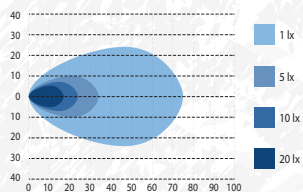

BULLPRO

NEW ARRIVAL

1430 lm, 12 W.

2650 lm, 24 W.

2750 lm, 24 W.

Input voltage	9-32 V DC	9-32 V DC	9-32 V DC
Power consumption	0.89 A @ 13,7 V	1.67 A @ 13,7 V	1.73 A @ 13,7 V
LED	6 x Osram LED	16 x Osram LED	16 x Osram LED
Lumens (theor. / tested)	1600 lm / 1430 lm	3000 lm / 2650 lm	3100 lm / 2750 lm
Color temperature	5000 K	5000 K	5000 K
IP rating	IP69K	IP68	IP68
Cable / connection	Integrated DT-plug downward	Integrated DT-plug downward	Integrated DT-plug downward
Size (W x H x D)	153 x 38 x 49 mm	70 x 68 x 41 mm	70 x 70 x 41 mm
Approvals	R23, R10	R23, R10	R23, R10

1603-300235

1603-300230

1603-300231

6020 lm, 54 W.

6050 lm, 54 W.

9240 lm, 96 W.

Input voltage	9-32 V DC	9-32 V DC	9-32 V DC
Power consumption	3.60 A @ 13,7 V	3.89 A @ 13,7 V	6.03 A @ 13,7 V
LED	36 x Osram LED	36 x Osram LED	64 x Osram LED
Lumens (theor. / tested)	6600 lm / 6020 lm	6700 lm / 6050 lm	10100 lm / 9240 lm
Color temperature	5000 K	5000 K	5000 K
IP rating	IP68	IP68	IP68
Cable / connection	Integrated DT-plug downward	Integrated DT-plug downward	Integrated DT-plug downward
Size (W x H x D)	109 x 101 x 45 mm	101 x 101 x 45 mm	112 x 112 x 54 mm
Approvals	R10	R10	R10