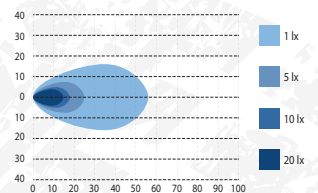

BULLPRO

NEW ARRIVAL

1430 lm, 12 W.

2650 lm, 24 W.

2750 lm, 24 W.

Input voltage	9-32 V DC	9-32 V DC	9-32 V DC
Power consumption	0.89 A @ 13,7 V	1.67 A @ 13,7 V	1.73 A @ 13,7 V
LED	6 x Osram LED	16 x Osram LED	16 x Osram LED
Lumens (theor. / tested)	1600 lm / 1430 lm	3000 lm / 2650 lm	3100 lm / 2750 lm
Color temperature	5000 K	5000 K	5000 K
IP rating	IP69K	IP68	IP68
Cable / connection	Integrated DT-plug downward	Integrated DT-plug downward	Integrated DT-plug downward
Size (W x H x D)	153 x 38 x 49 mm	70 x 68 x 41 mm	70 x 70 x 41 mm
Approvals	R23, R10	R23, R10	R23, R10

1603-300235

1603-300230

1603-300231

6020 lm, 54 W.

6050 lm, 54 W.

9240 lm, 96 W.

Input voltage	9-32 V DC	9-32 V DC	9-32 V DC
Power consumption	3.60 A @ 13,7 V	3.89 A @ 13,7 V	6.03 A @ 13,7 V
LED	36 x Osram LED	36 x Osram LED	64 x Osram LED
Lumens (theor. / tested)	6600 lm / 6020 lm	6700 lm / 6050 lm	10100 lm / 9240 lm
Color temperature	5000 K	5000 K	5000 K
IP rating	IP68	IP68	IP68
Cable / connection	Integrated DT-plug downward	Integrated DT-plug downward	Integrated DT-plug downward
Size (W x H x D)	109 x 101 x 45 mm	101 x 101 x 45 mm	112 x 112 x 54 mm
Approvals	R10	R10	R10